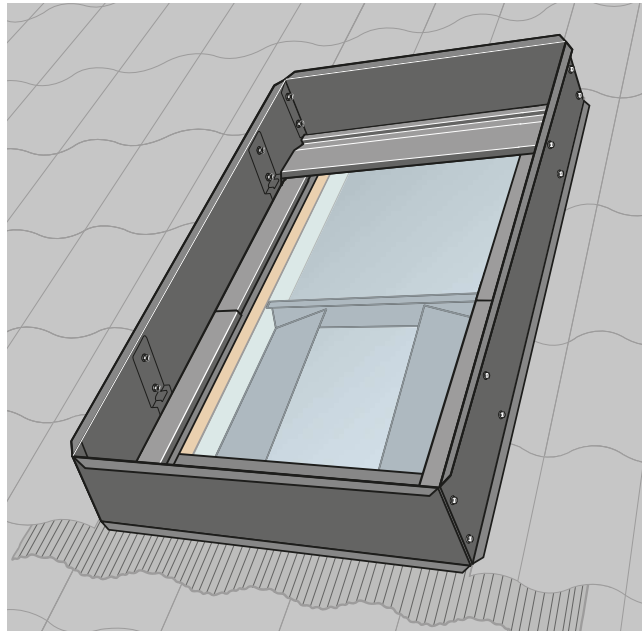

KFD (SV)

VAS 454351-2018-08

VELUX® 3

VELUX® 2

VELUX® 4

VELUX® 5

VELUX® 6

VELUX® 7

**EDZ/EDW/EDL/EDS
EDJ/EDN**

VELUX® 9

VELUX® 10

VELUX® 11

VELUX® 12

VELUX® 15

VELUX® 16

The logo consists of the word "VELUX" in a bold, white, sans-serif font, centered within a red rectangular background. A registered trademark symbol (®) is located at the top right of the red box.